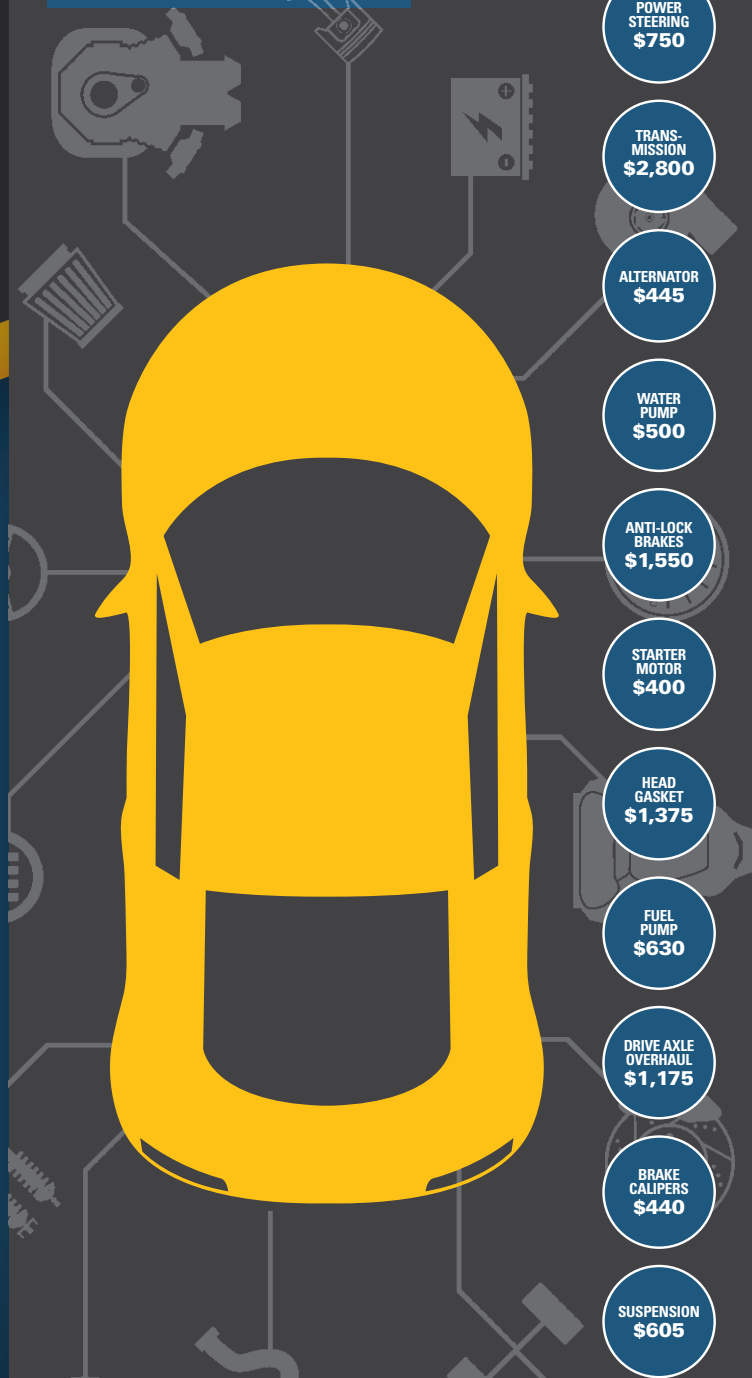

THE COST OF UNEXPECTED REPAIRS

ENGINE OVERHAUL $3,900

AIR CONDITIONING $1,030

POWER STEERING $750

TRANS-MISSION $2,800

ALTERNATOR $445

WATER PUMP $500

ANTI-LOCK BRAKES $1,550

STARTER MOTOR $400

HEAD GASKET $1,375

FUEL PUMP $630

DRIVE AXLE OVERHAUL $1,175

BRAKE CALIPERS $440

SUSPENSION $605

No Worries. Just **DRIVE**™ PACKAGE

GWC offers drivers like you a “No Worries, Just Drive” experience by giving you the confidence, freedom and reliability you need when making your vehicle purchase. Add the new No Worries, Just Drive Package to your coverage to take the No Worries experience to a new level.

THIS OPTIONAL PACKAGE INCLUDES:

- $0 deductible
- $0 transfer fee
- $25 maintenance reimbursement
- $25 gas card
- Upgraded rental car reimbursement
- Enhanced travel and lodging reimbursement
- Advanced roadside assistance
- Windshield repair
- 12 month subscription to identity monitoring service from IdentityForce*

IdentityForce.

SEE CONTRACT APPLICATION FOR DETAILS ON COVERAGE, RESTRICTIONS AND EXCLUSIONS.

Now more than ever, when you purchase a Vehicle Protection Plan from GWC it's “No Worries, Just Drive”.

*Monitoring service may not uncover all suspicious activity. No one can prevent all identity theft. Instant alerts require subscribers current mobile phone number or email address. Recovery service requires subscriber sign a limited power of attorney. See IdentityForce.com for details.

FREQUENTLY ASKED QUESTIONS

Q: IS THE PLAN TRANSFERABLE IF I DECIDE TO SELL MY VEHICLE BEFORE THE COVERAGE ENDS?

A: Yes, unlike many other plans you can transfer your coverage to the next owner. This may help you get a higher resale value because the next owner will know they are protected from unexpected high repair costs.

Q: WHEN DOES MY COVERAGE START?

A: For used vehicles, coverage begins Day One, Mile One, meaning you are fully protected against covered repair costs the day you purchase your vehicle. For new vehicles, coverage begins on the contract sale date. With the warranty remaining option, the contract begins upon expiration of the manufacturer's basic factory warranty.

Q: WHERE CAN I TAKE MY VEHICLE FOR REPAIRS?

A: Repairs can be made at any licensed and reputable service facility. We'll even help you locate a preferred provider if you have a breakdown while traveling.

Q: WHEN DO I HAVE TO PURCHASE THE PLAN?

A: For vehicles no longer covered under basic factory warranty, you must purchase the plan the same day you purchase the vehicle. For vehicles that still have factory coverage, you have until that warranty runs out. However it is always less expensive to buy a plan when you have fewer miles on the car.